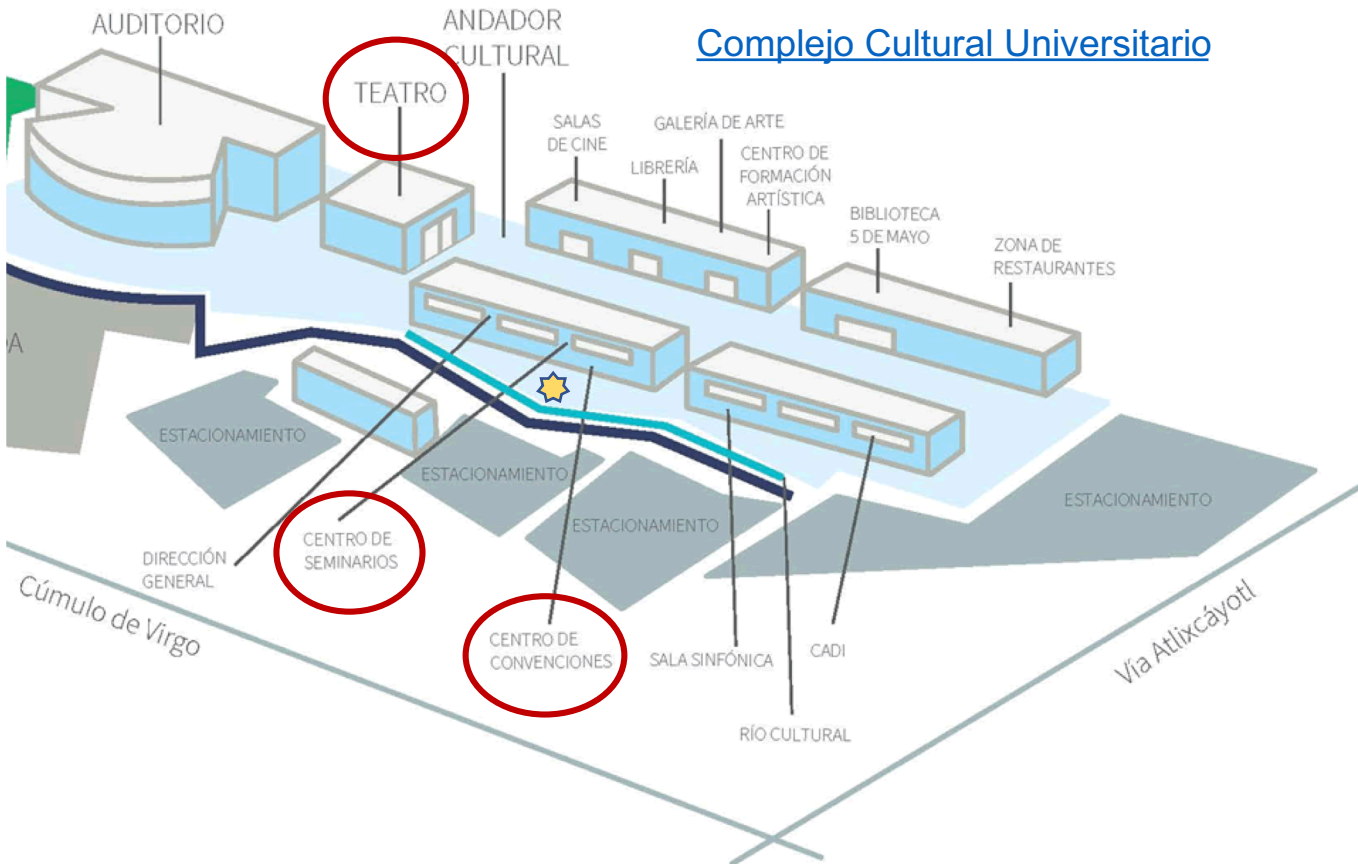

Complejo Cultural Universitario

★ Welcome Cocktail

TEATRO:

- Opening Ceremony
- PLENARY 1**
- Symphonic Orchesta
- Symphonic Chor

**Centro de Seminarios:
(Planta alta)**

- Registration
- PLENARY 2-6**
- Invited & Regular Talks (Room 1, 2 & 3)
- Poster Presentation
- Closing Ceremony
- Coffee-break

**Centro de Convenciones:
(Planta baja)**

- Lunch/Bufferet
- Banquet & Dancing

LAY-OUT CENTRO DE SEMINARIOS
MONDAY 15th

LAY-OUT CENTRO DE SEMINARIOS
TUESDAY 16th

LAY-OUT CENTRO DE SEMINARIOS
WEDNESDAY 17th

LAY-OUT CENTRO DE SEMINARIOS THURSDAY 18th