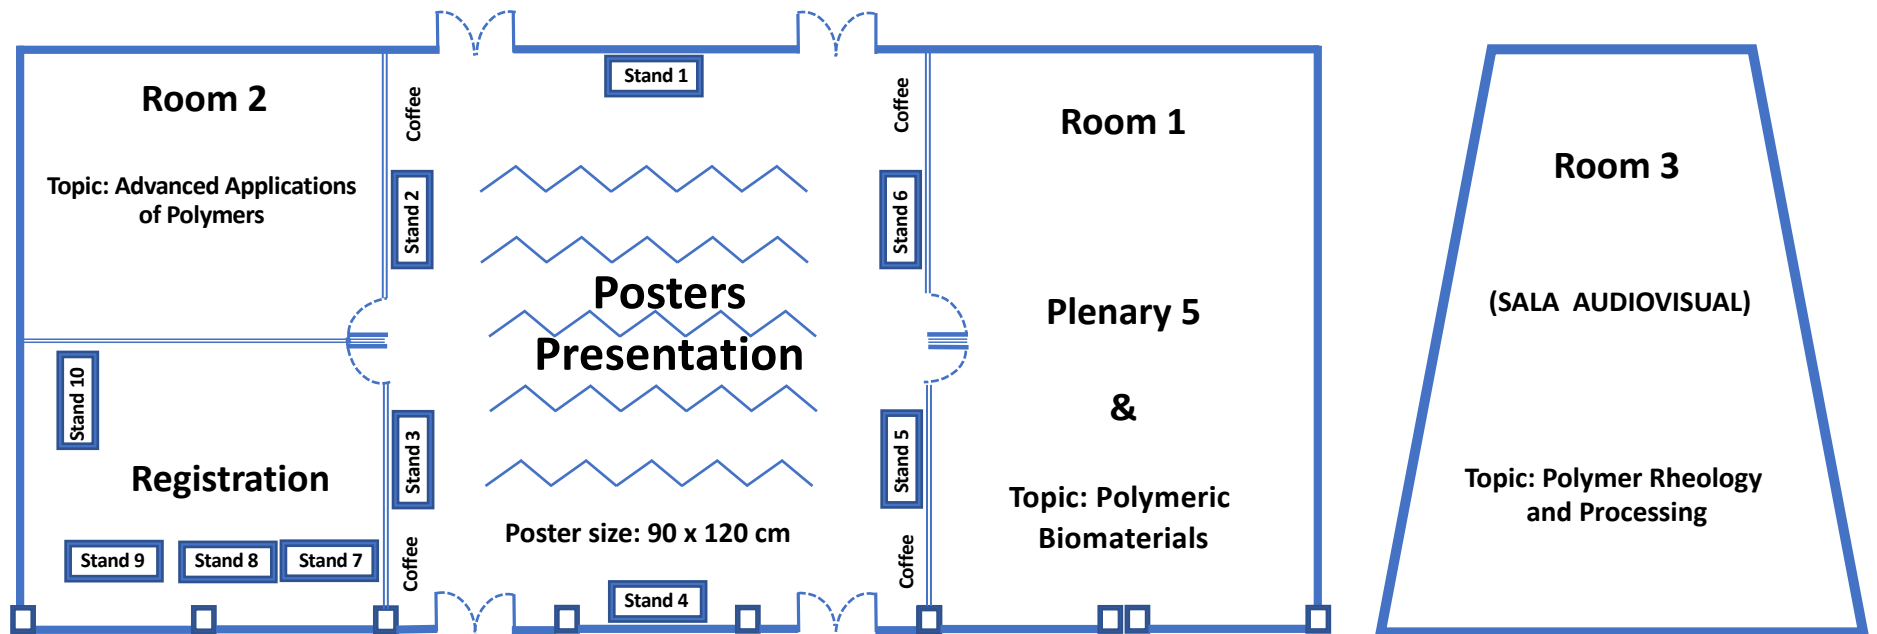

Complejo Cultural Universitario

★ Welcome Cocktail

TEATRO:

- Opening Ceremony
- PLENARY 1**
- Symphonic Orchesta
- Symphonic Chor

**Centro de Seminarios:
(Planta alta)**

- Registration
- PLENARY 2-6**
- Invited & Regular Talks (Room 1, 2 & 3)
- Poster Presentation
- Closing Ceremony
- Coffee-break

**Centro de Convenciones:
(Planta baja)**

- Lunch/Bufferet
- Banquet & Dancing

LAY-OUT CENTRO DE SEMINARIOS
MONDAY 15th

LAY-OUT CENTRO DE SEMINARIOS
TUESDAY 16th

LAY-OUT CENTRO DE SEMINARIOS
WEDNESDAY 17th

LAY-OUT CENTRO DE SEMINARIOS THURSDAY 18th