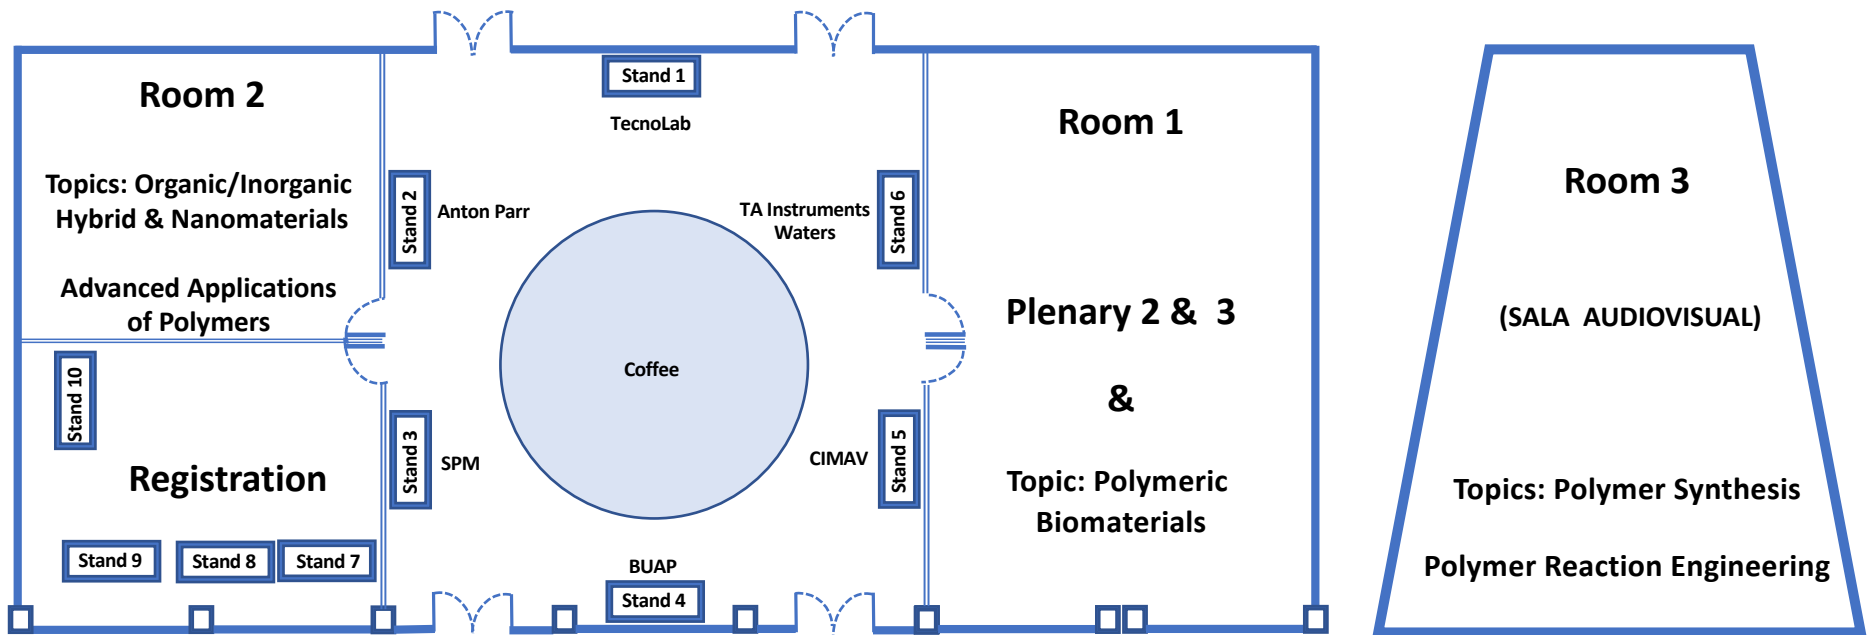

Complejo Cultural Universitario

★ Welcome Cocktail

TEATRO:

- Opening Ceremony
- PLENARY 1**
- Symphonic Orchesta
- Symphonic Chor

**Centro de Seminarios:
(Planta alta)**

- Registration
- PLENARY 2-6**
- Invited & Regular Talks (Room 1, 2 & 3)
- Poster Presentation
- Closing Ceremony
- Coffee-break

**Centro de Convenciones:
(Planta baja)**

- Lunch/Bufferet
- Banquet & Dancing

LAY-OUT CENTRO DE SEMINARIOS
MONDAY 15th

LAY-OUT CENTRO DE SEMINARIOS
TUESDAY 16th

LAY-OUT CENTRO DE SEMINARIOS
WEDNESDAY 17th

LAY-OUT CENTRO DE SEMINARIOS THURSDAY 18th