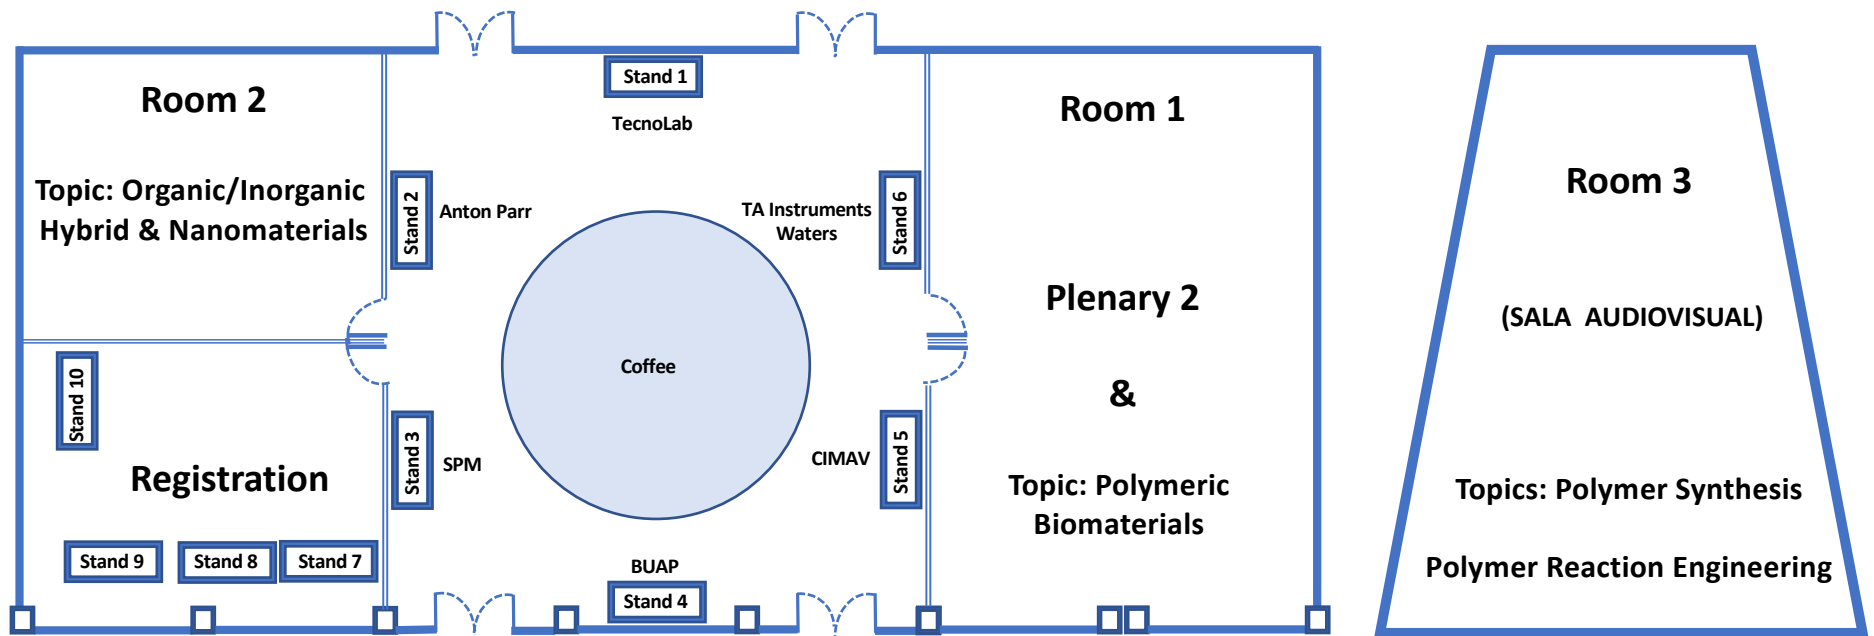

Complejo Cultural Universitario

★ Welcome Cocktail

TEATRO:

- Opening Ceremony
- PLENARY 1**
- Symphonic Orchesta
- Symphonic Chor

**Centro de Seminarios:
(Planta alta)**

- Registration
- PLENARY 2-6**
- Invited & Regular Talks (Room 1, 2 & 3)
- Poster Presentation
- Closing Ceremony
- Coffee-break

**Centro de Convenciones:
(Planta baja)**

- Lunch/Bufferet
- Banquet & Dancing

LAY-OUT CENTRO DE SEMINARIOS
MONDAY 15th

LAY-OUT CENTRO DE SEMINARIOS
TUESDAY 16th

LAY-OUT CENTRO DE SEMINARIOS
WEDNESDAY 17th

LAY-OUT CENTRO DE SEMINARIOS THURSDAY 18th